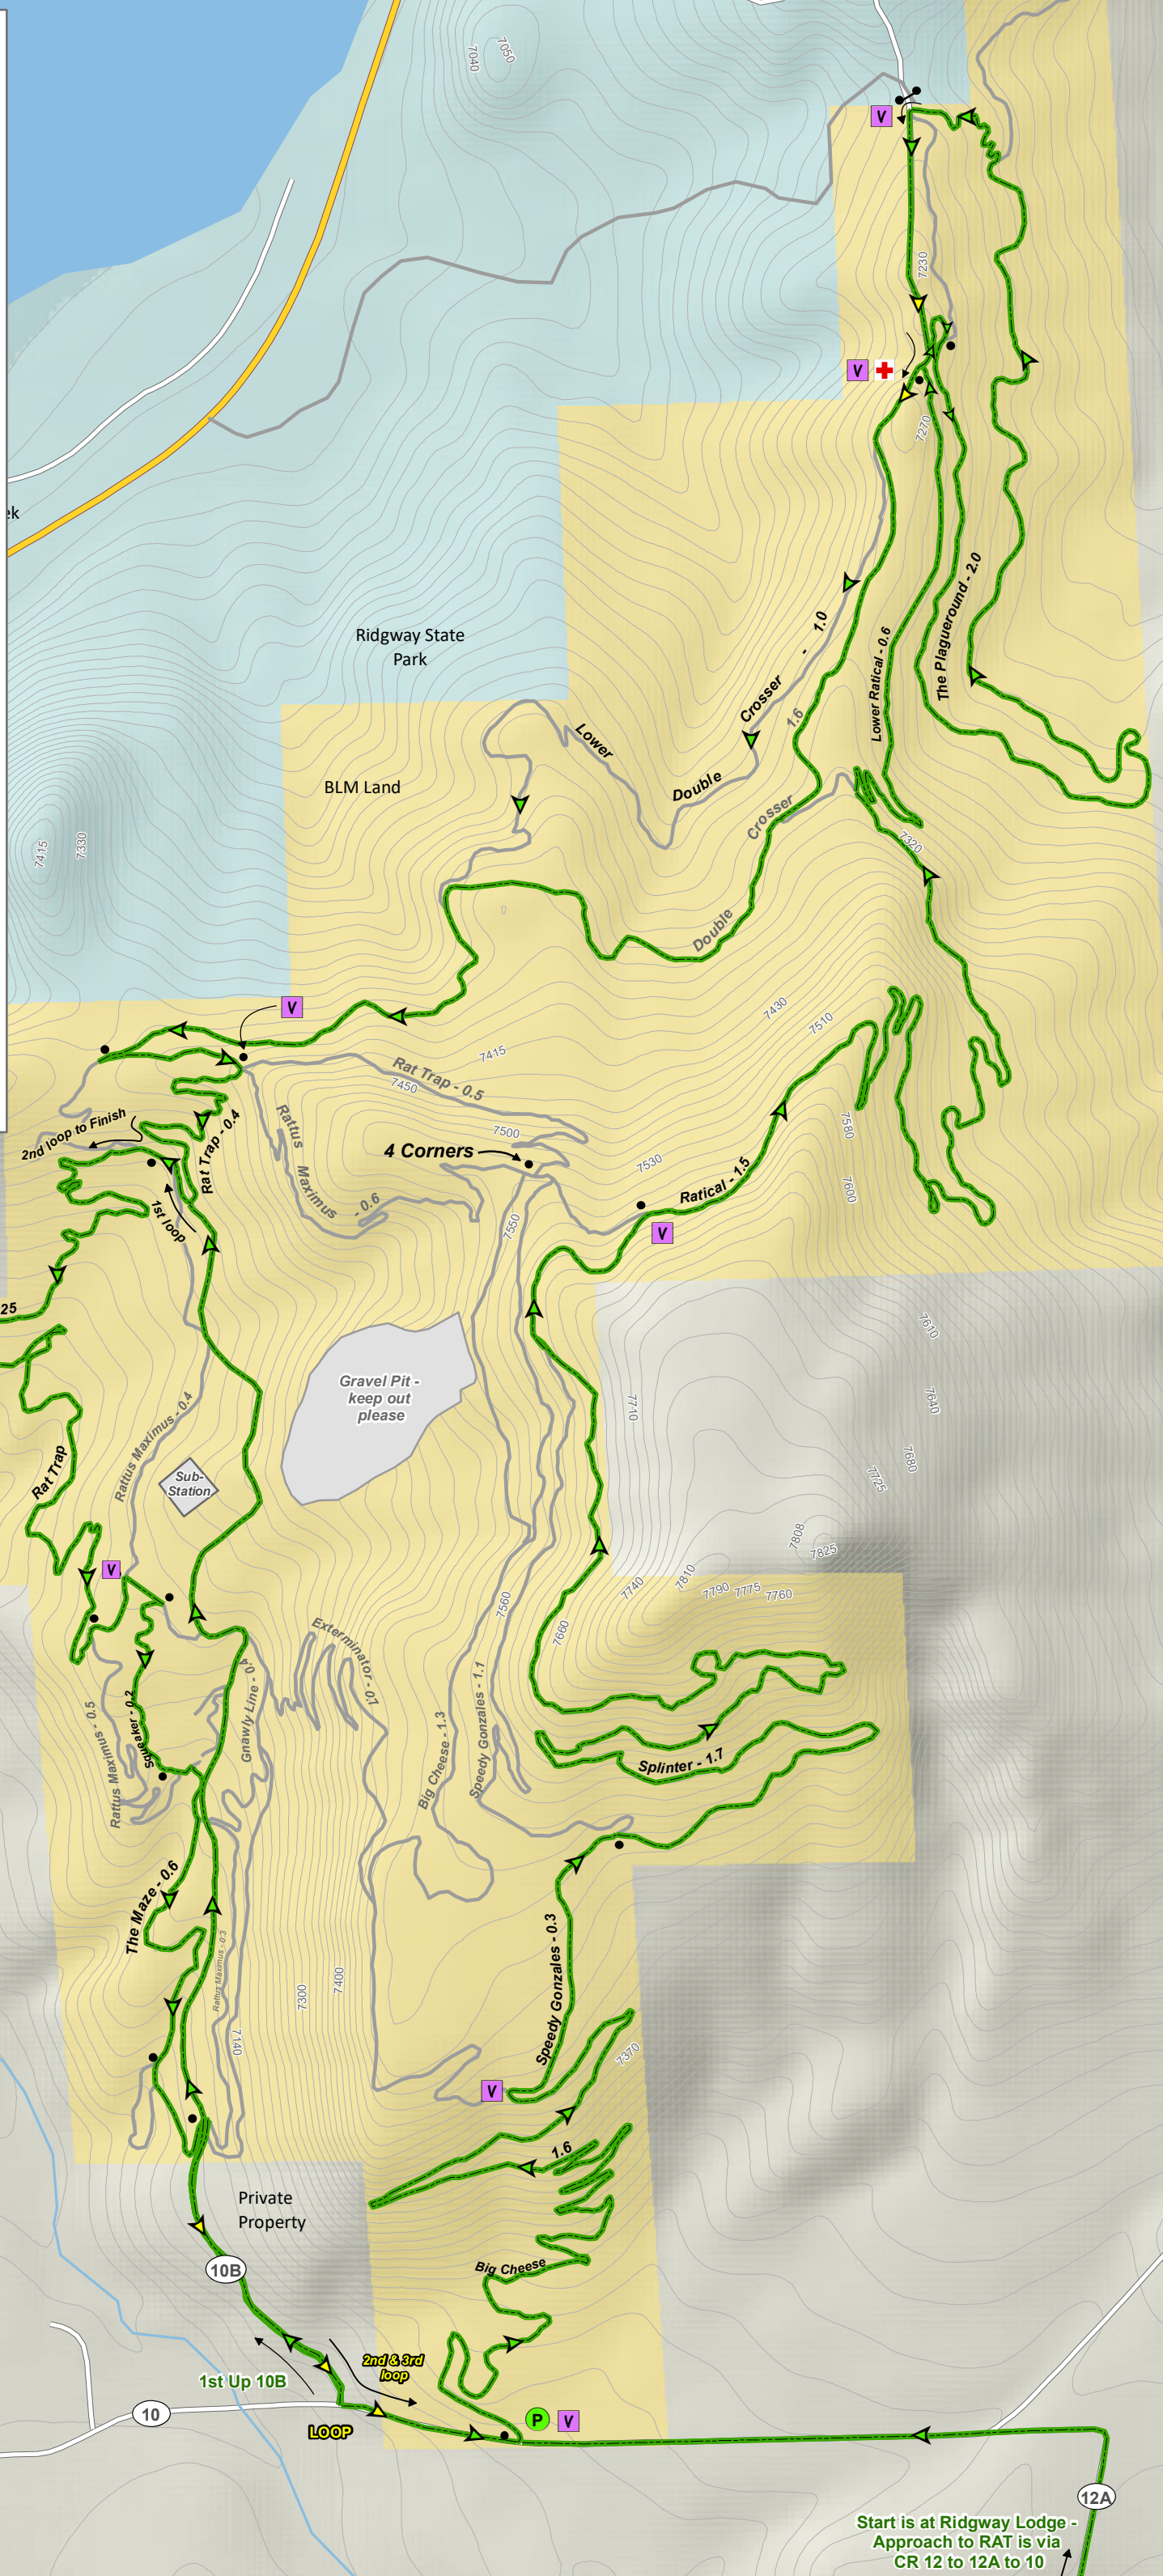

- Race Course
- Other Trails
- P Parking
- V Volunteer Location
- + Ouray County Search and Rescue Location

- Stream/River
- BLM Public Land
- Ridgway State Park
- Highway
- Secondary Road
- Highway Mile Marker

Please respect private property - stay on trail.
Trail locations and distances are approximate
and may change.

PLEASE READ!!

VERY IMPORTANT!

Staging area is at Ridgway Lodge in Ridgway! There will be a neutral roll-out from Ridgway Lodge to the start line. Please park and stage at the Lodge and not at the RAT trailhead.

Start is at Ridgway Lodge - Approach to RAT is via CR 12 to 12A to 10